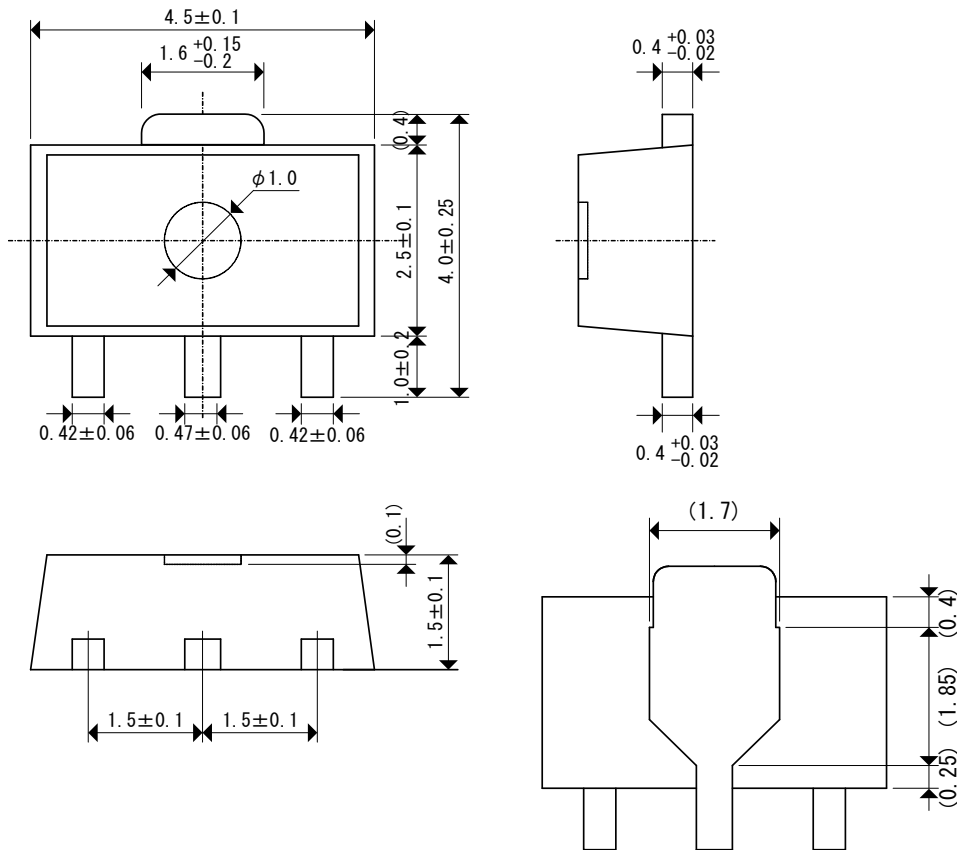

Packaging Information / Reference Pattern Layout Dimensions

● SOT-89

Unit: mm

■ Packaging Information

■ Reference Pattern Layout Dimension